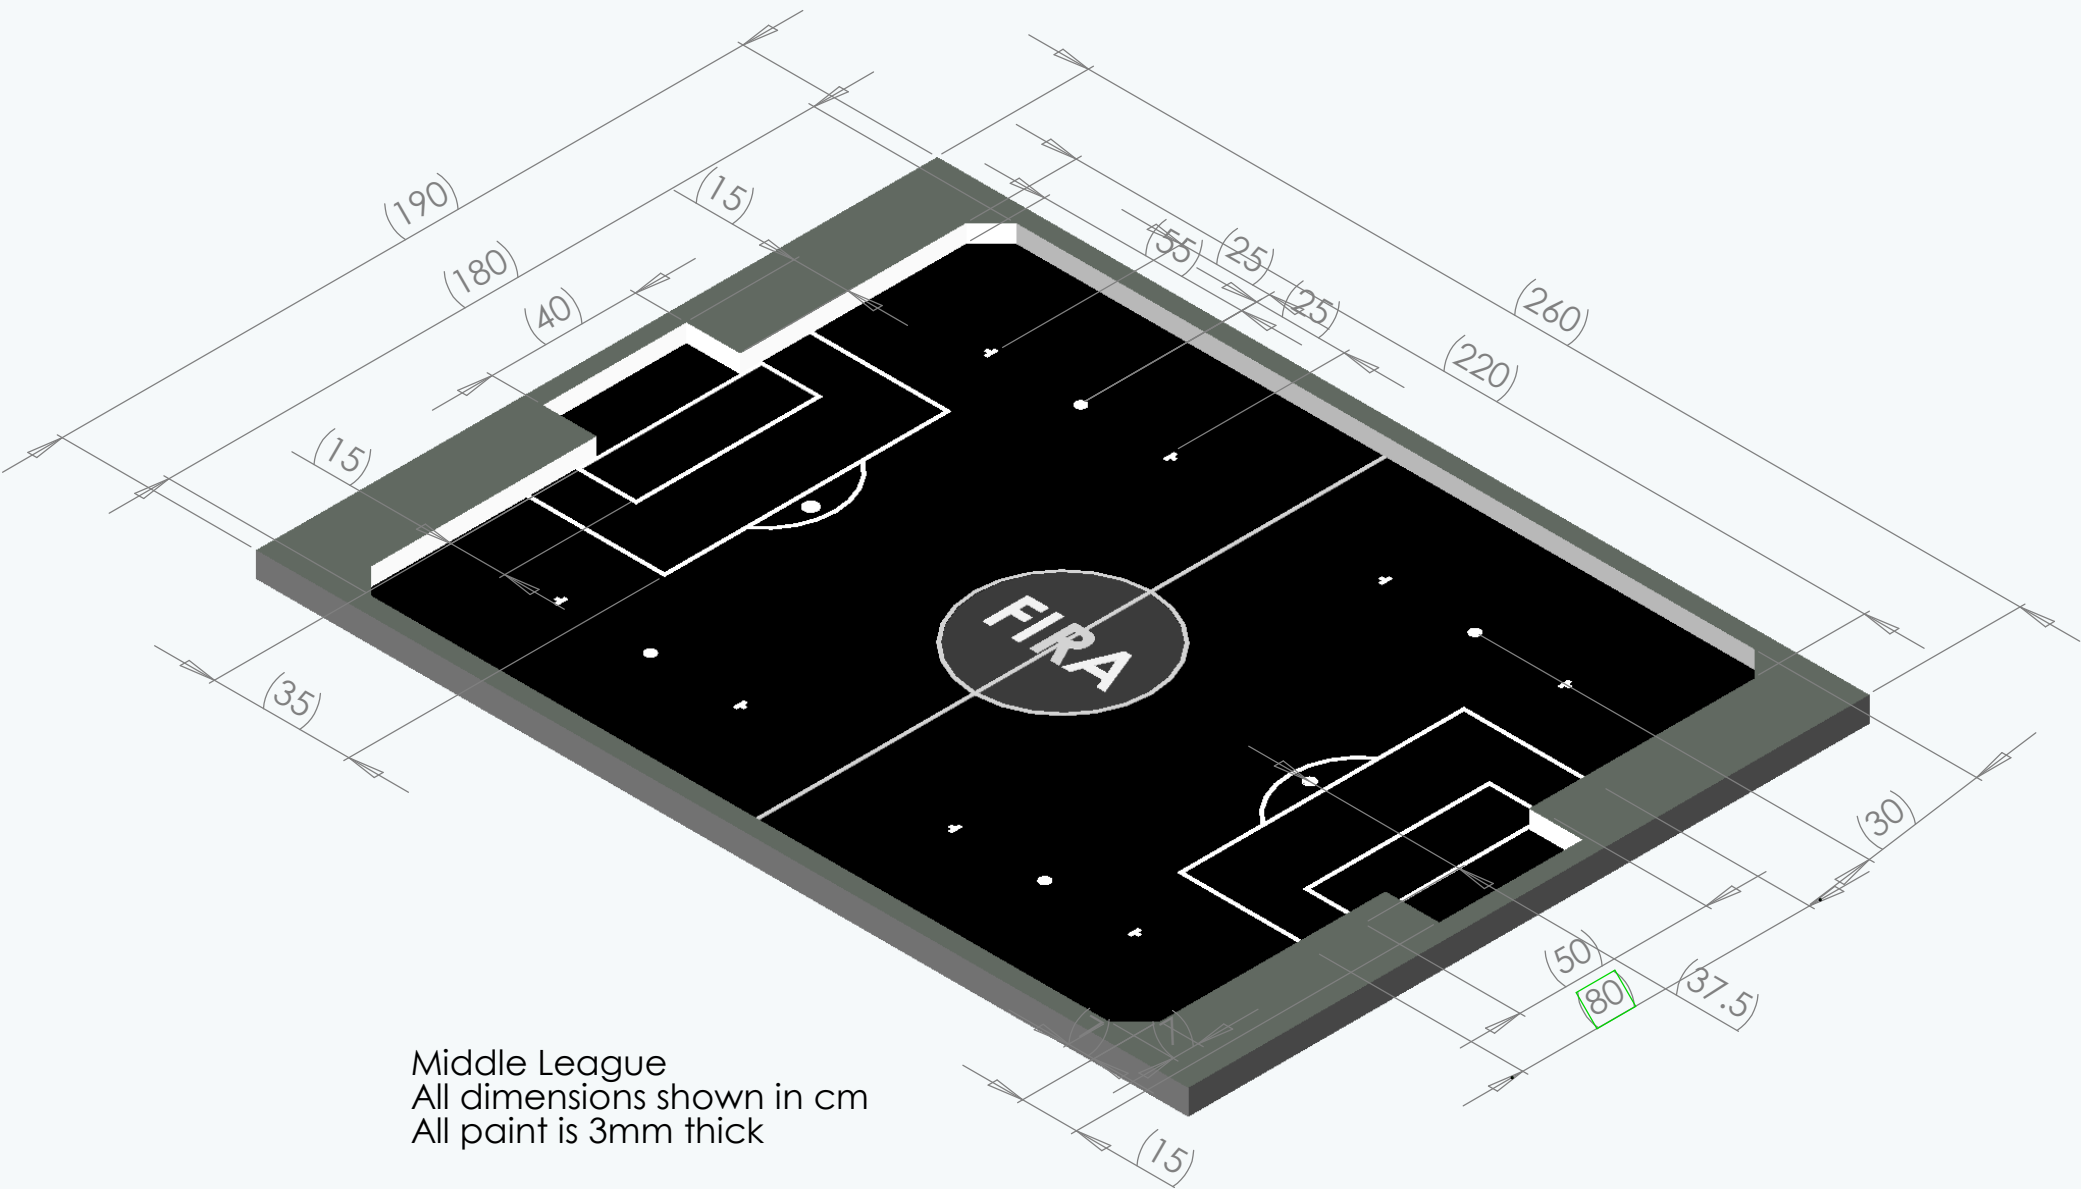

FIRA

Middle League
 All dimensions shown in cm
 All paint is 3mm thick

Middle League
 All dimensions shown in cm
 All paint is 3mm thick