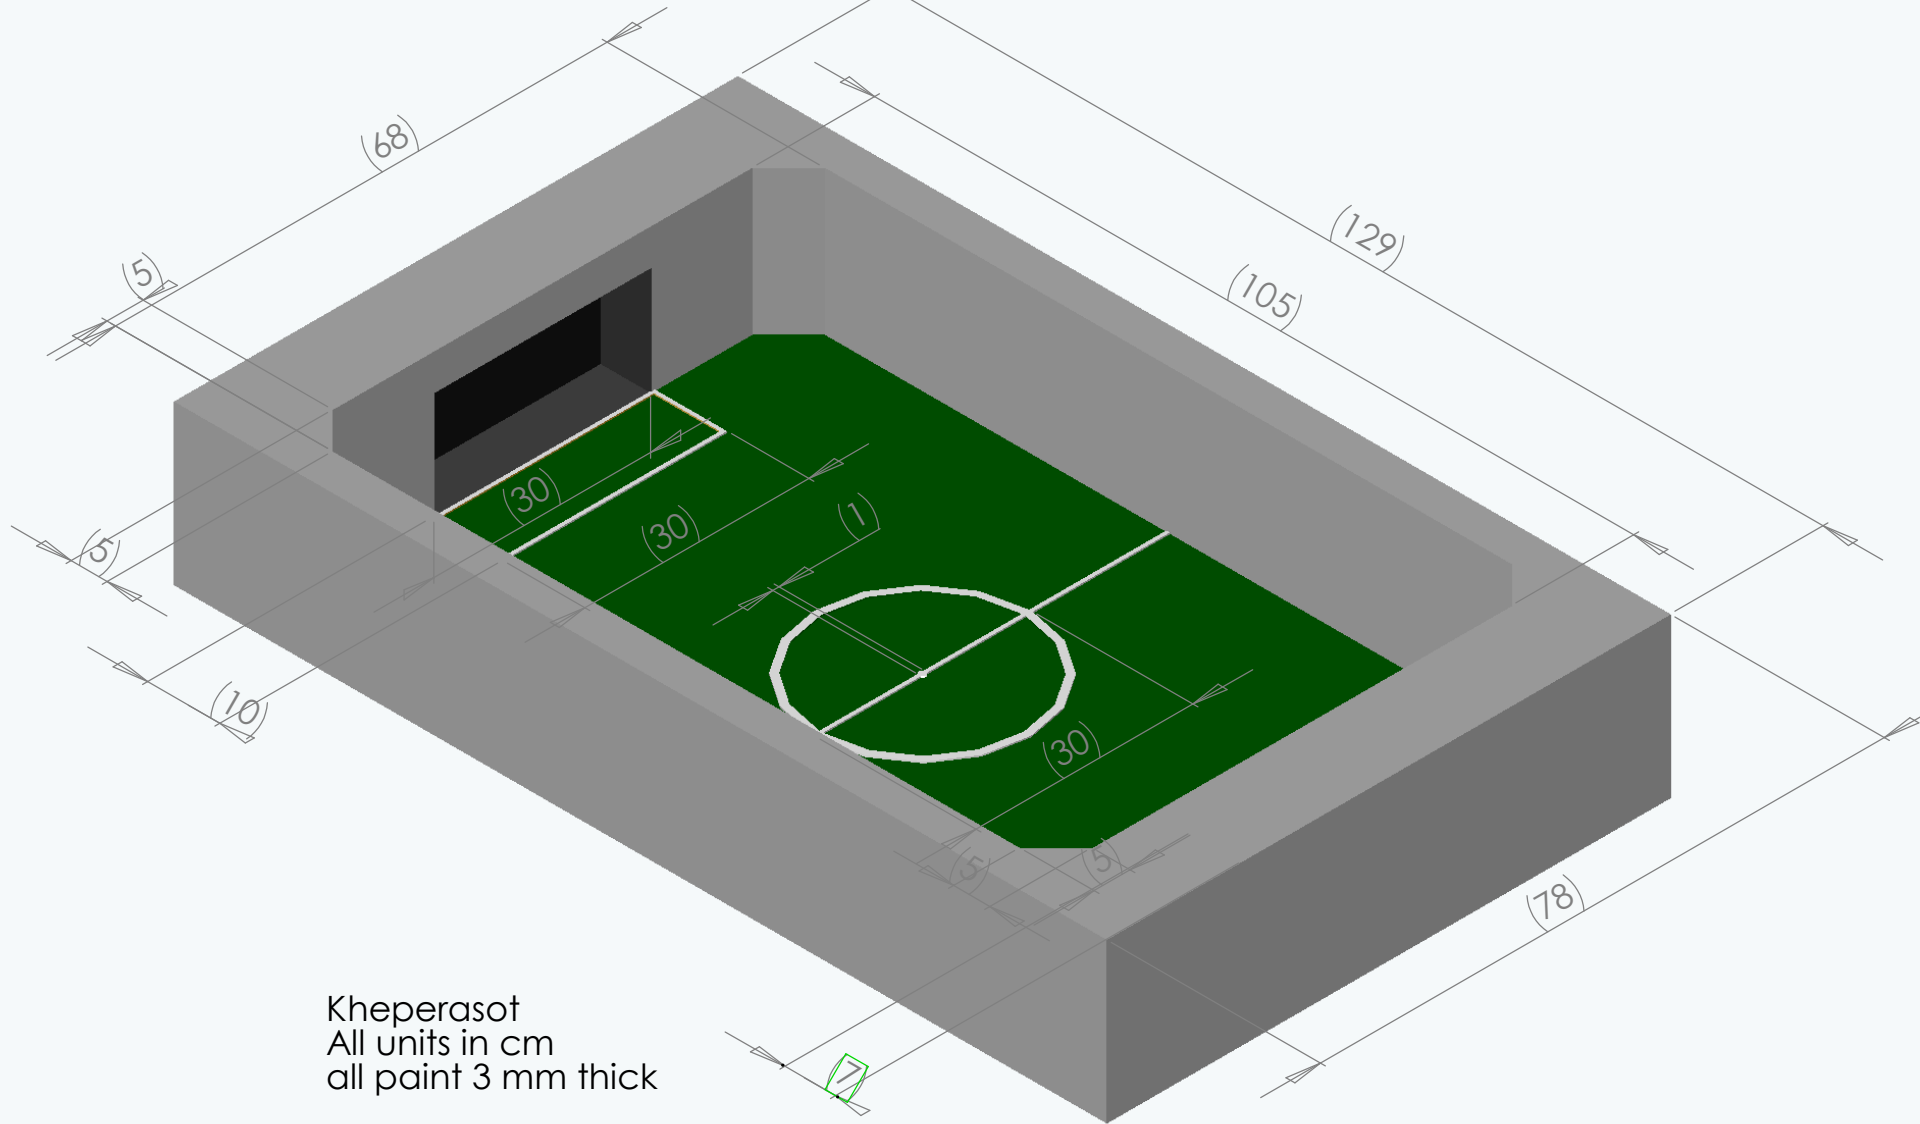

Kheperasot
 All units in cm
 all paint 3 mm thick

Kheperasot
All units in cm
all paint 3 mm thick